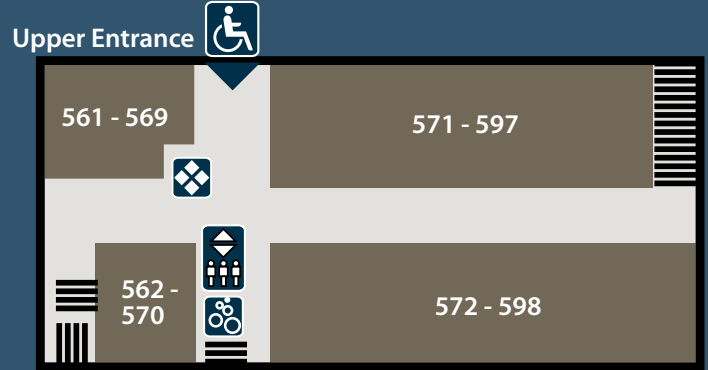

## WELCOME!

600 LEVEL

500 LEVEL

MAIN ENTRANCE

MAIN LEVEL  
Rooms: 200  
& 400

GROUND LEVEL  
Rooms: 100  
& Conference  
Centre

- Entrance
- Wheelchair Access
- Elevator
- Guest Rooms
- Stairs
- Restrooms
- Pay Phones
- Cash Machine
- Ice Machine
- Vending Machine
- Pop Machine
- Guest Laundromat