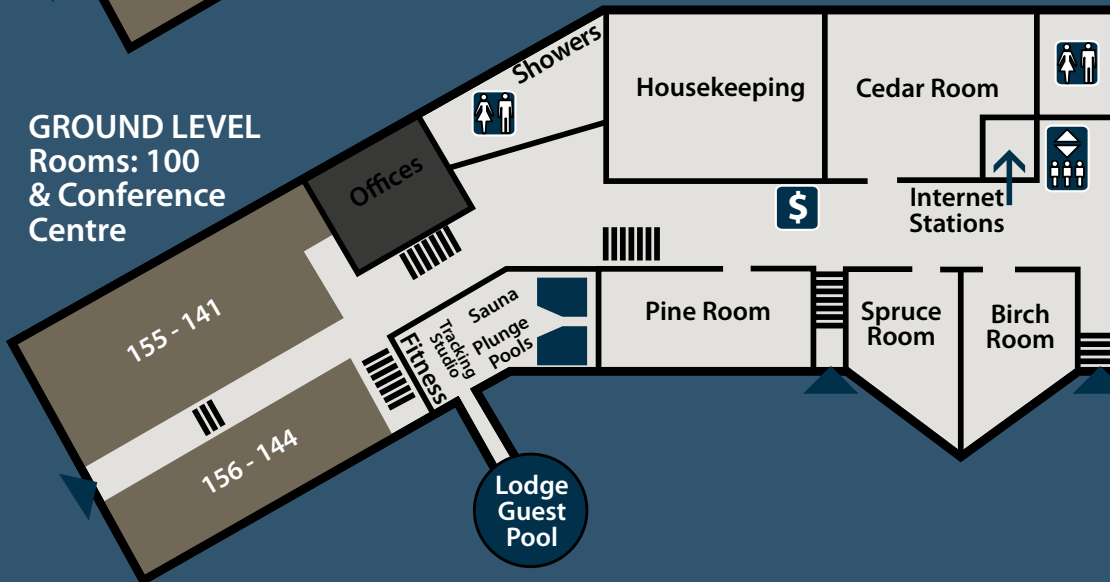

## WELCOME!

600 LEVEL

500 LEVEL

MAIN ENTRANCE

MAIN LEVEL  
Rooms: 200  
& 400

GROUND LEVEL  
Rooms: 100  
& Conference  
Centre

- Entrance
- Wheelchair Access
- Elevator
- Guest Rooms
- Stairs
- Restrooms
- Pay Phones
- Cash Machine
- Ice Machine
- Vending Machine
- Pop Machine
- Guest Laundromat

Footpath to RV Park & Playground

Footpath

Poolside Shop

Pool Change Rooms

Lap Pool  
88°F / 31°C

Soaking Pool  
102°F / 39°C

Diving Pool  
86°F / 30°C

Cabana

Entrance

Fairmont Hot Springs Lodge

Firepit

Guest Lodge Pool  
102°F / 39°C

Cabin 35

Entrance

Main Entrance

Bench