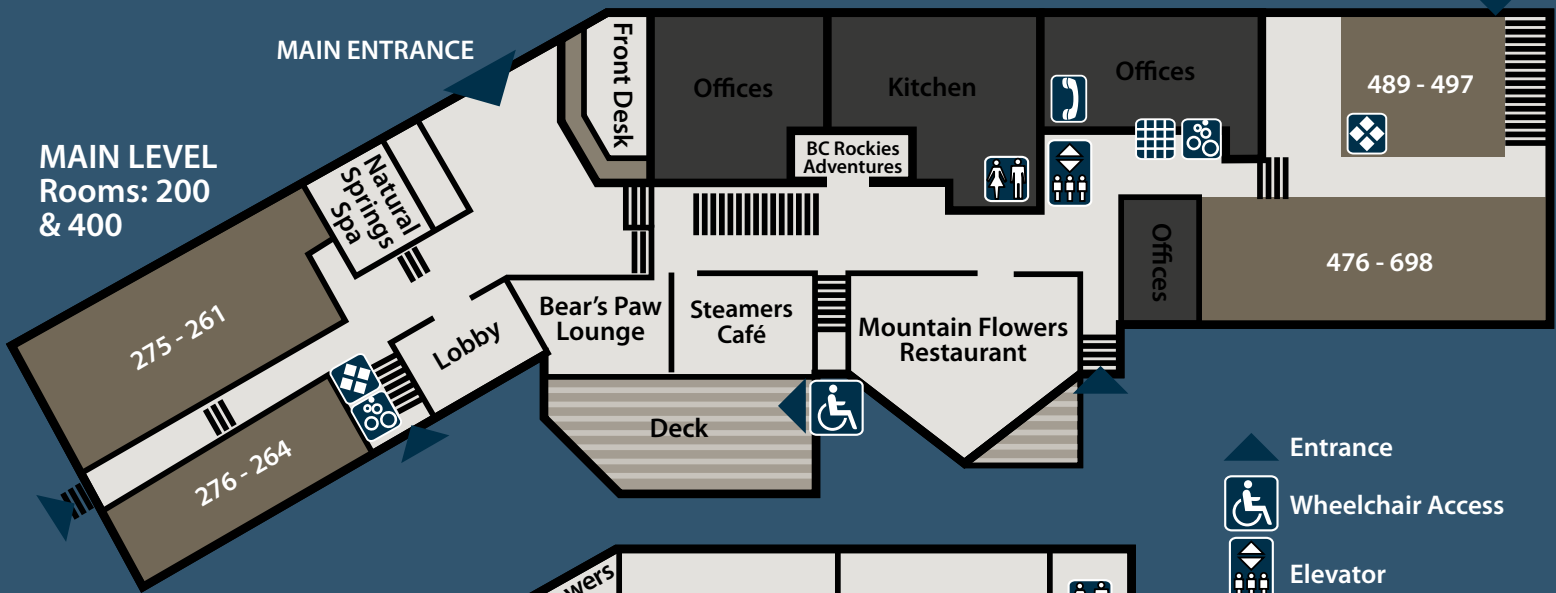

## WELCOME!

600 LEVEL

500 LEVEL

MAIN ENTRANCE

MAIN LEVEL  
Rooms: 200  
& 400

GROUND LEVEL  
Rooms: 100  
& Conference  
Centre

- Entrance
- Wheelchair Access
- Elevator
- Guest Rooms
- Stairs
- Restrooms
- Pay Phones
- Cash Machine
- Ice Machine
- Vending Machine
- Pop Machine
- Guest Laundromat

Footpath to RV Park & Playground

Footpath

Poolside Shop

Pool Change Rooms

Lap Pool  
88°F / 31°C

Soaking Pool  
102°F / 39°C

Diving Pool  
86°F / 30°C

Cabana

Entrance

Fairmont Hot Springs Lodge

Firepit

Guest Lodge Pool  
102°F / 39°C

Cabin 35

Entrance

Main Entrance

Bench